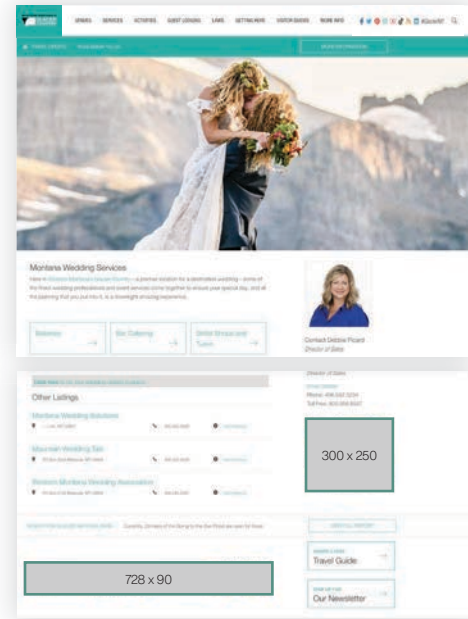

PREMIUM ADVERTISING OPPORTUNITIES

RUN-OF-SITE BANNER PACKAGE

Rotational banner package on internal pages including 728 x 90, 300 x 250 and 300 x 50 sizes

- 728 x 90 runs on all desktop pages except home page
- 300 x 250 runs on all desktop and mobile pages except home page
- 300 x 50 runs on the mobile home page

Maximum of three advertisers per month

$50 per month or $500 per year prepaid Signature Partners

$60 per month or $620 per year prepaid Basic Partners

SPECIFICATIONS AND REQUIREMENTS

ROTATIONAL BANNERS — DESKTOP

300 pixels x 250 pixels, 728 pixels x 90 pixels

- JPEG and GIF files accepted
- Files must be under 30K
- Animated files must stop after 15 seconds
- No continuous looping

ROTATIONAL BANNERS — MOBILE

300 pixels x 50 pixels

- JPEG and GIF files accepted
- Files must be under 30K
- Animated files must stop after 15 seconds
- No continuous looping

Western Montana's Glacier Country reserves the right to review, revise and reject any advertising that does not fit within the ad requirements or support the Western Montana's Glacier Country brand.

weddings.glaciermt.com